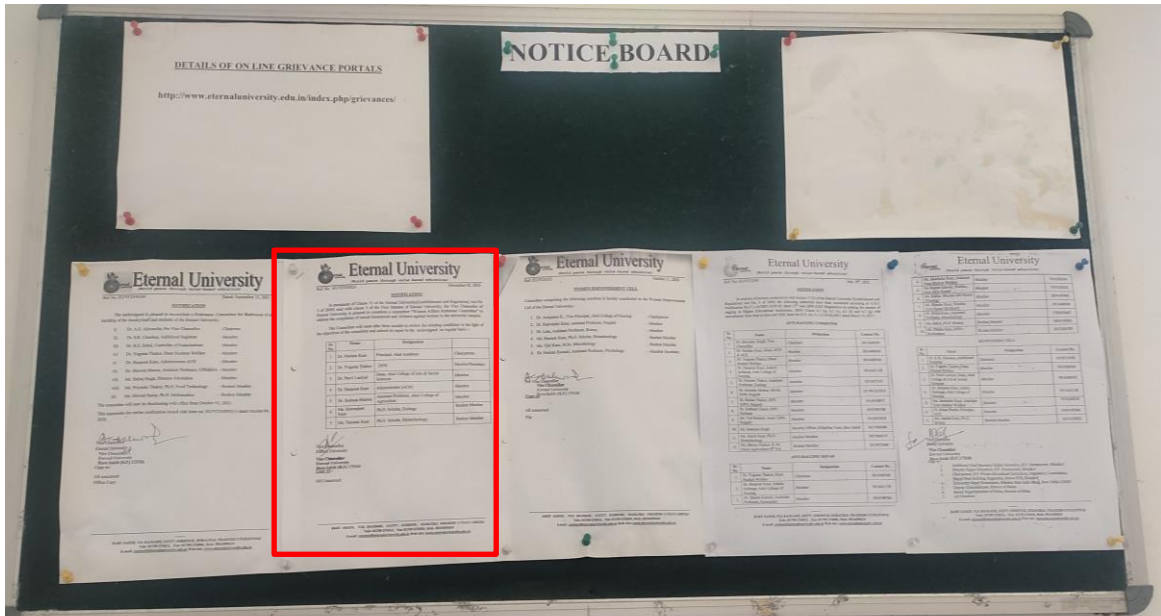

GPS Map Camera

Baru Sahib, Himachal Pradesh, India
Q74X+FH4, Baru Sahib Road, Baru Sahib, Baru Sarera, Himachal Pradesh 173001, India
Lat 30.756267°
Long 77.2992°
21/03/23 12:57 PM GMT +05:30