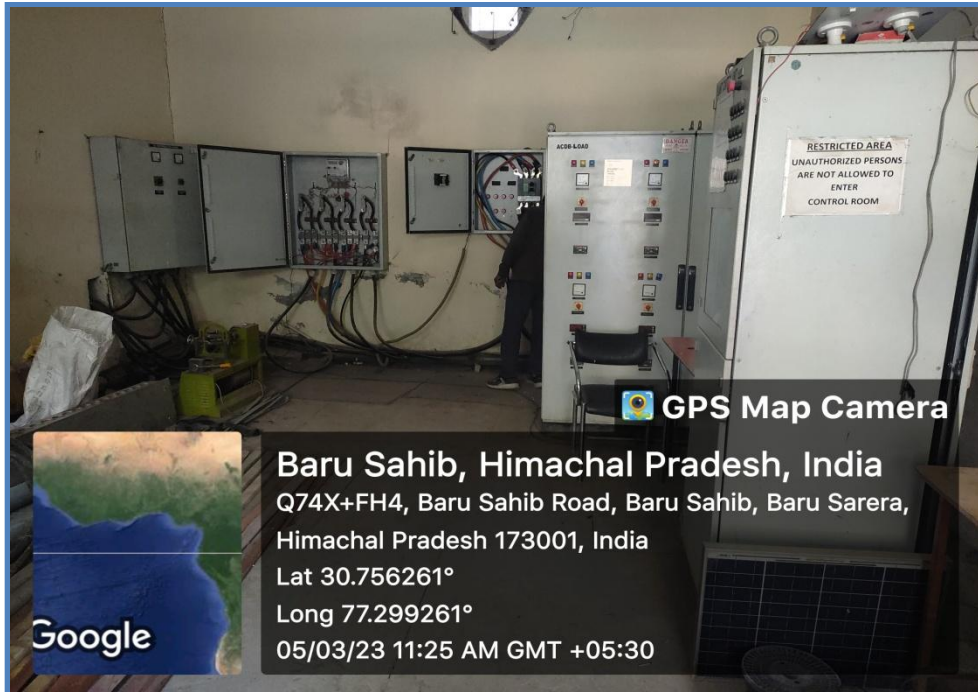

BARU SAHIB, SIRMOUR-173101
HIMACHAL PRADESH

Geo-tagged Photographs of Facilities Available in the Campus

S.No	Title	Page Nos.
1.	Biogas Plant	1
2.	LED Bulbs	2
3.	Sensor Based Energy	3
4.	Solar Energy	4
5.	Wheeling to Grid	5

Biogas Plant

LED Bulbs

Sensor based energy

Solar energy

Wheeling to grid