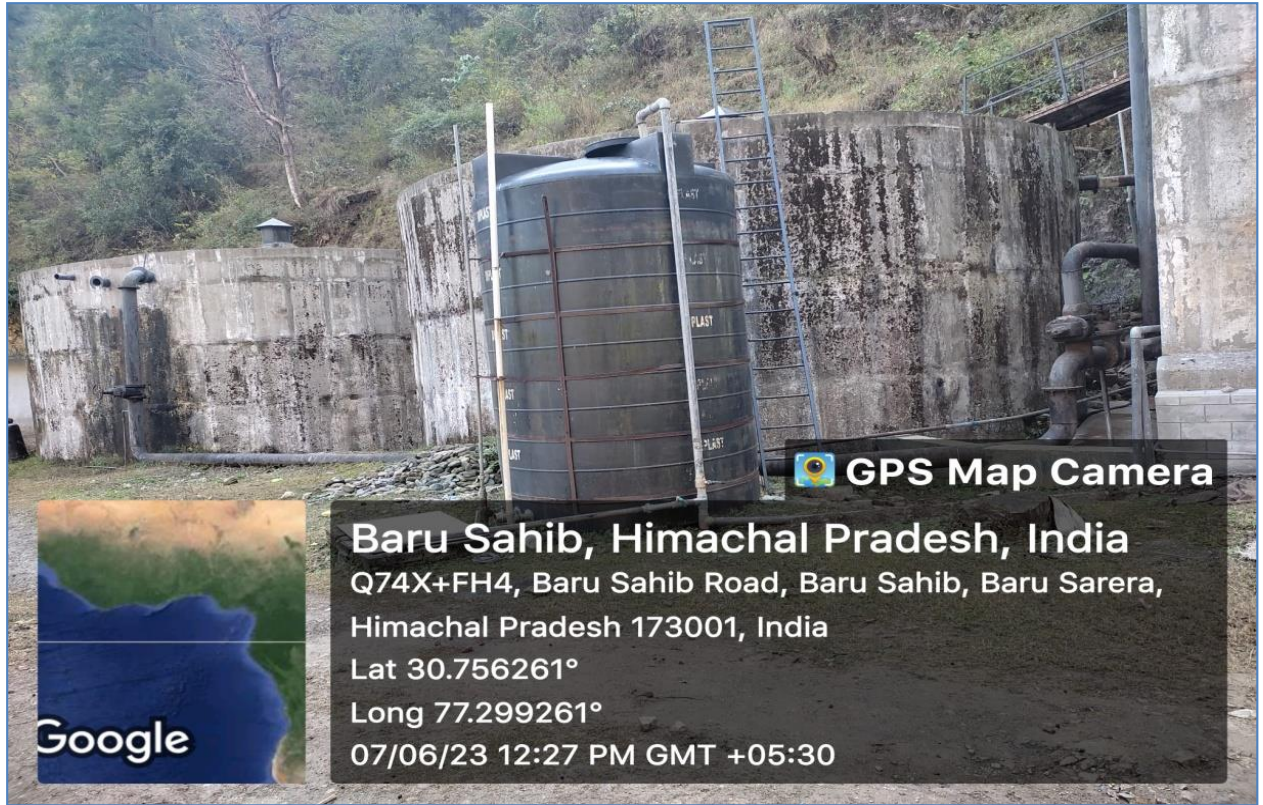

Water Storage tanks