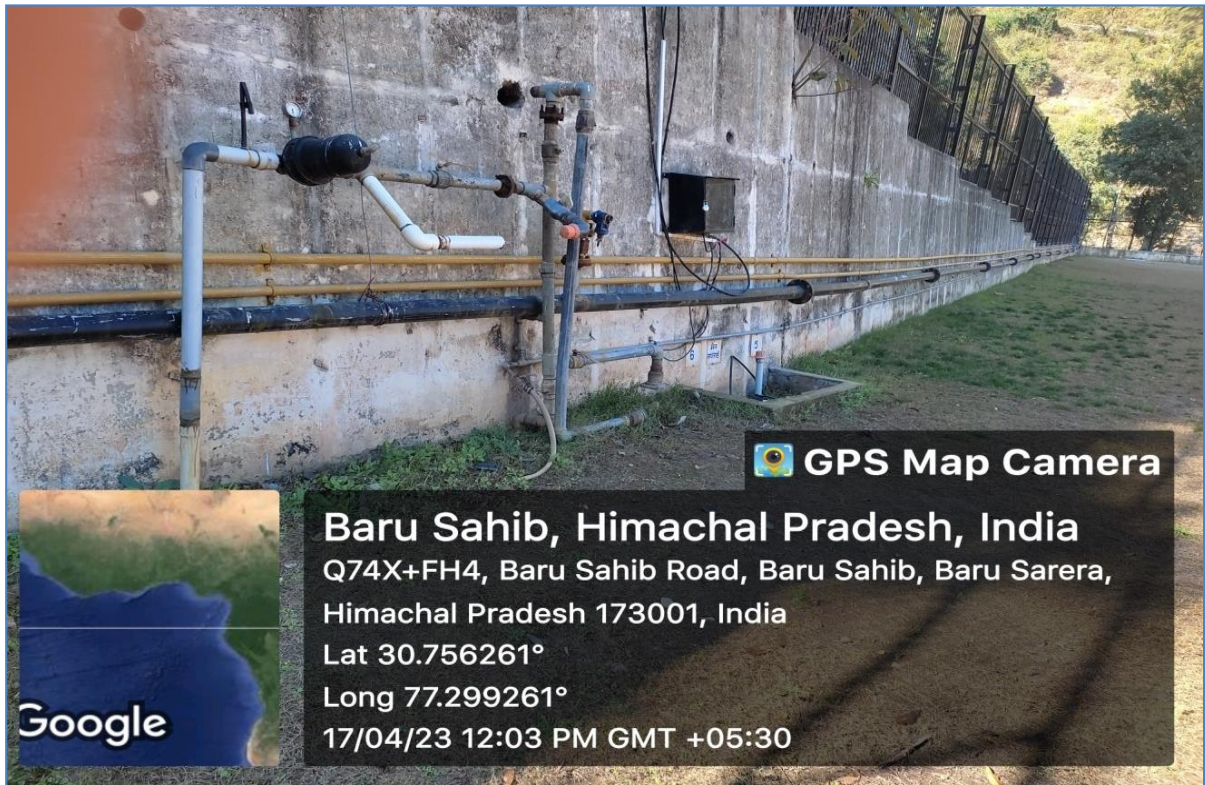

Water distribution systems