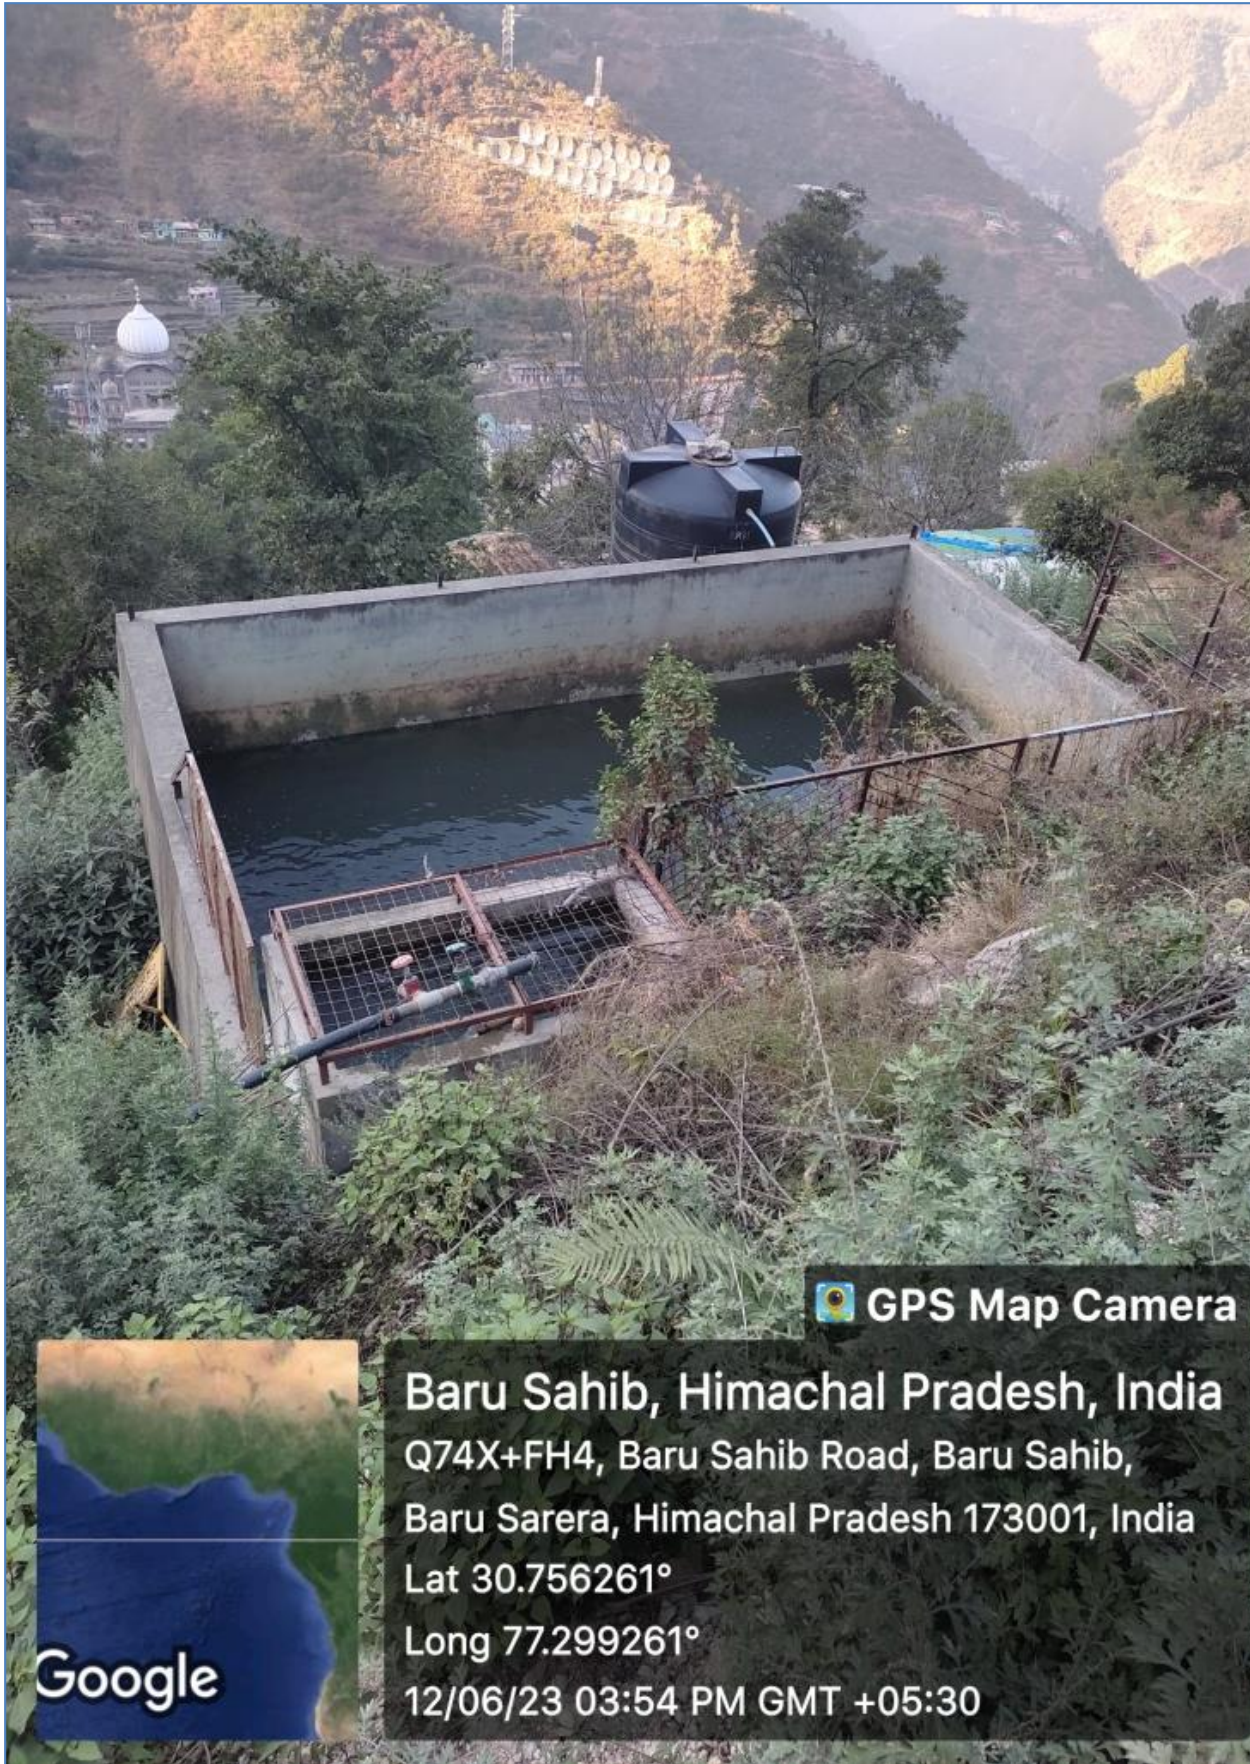

BARU SAHIB, SIRMOUR-173101
HIMACHAL PRADESH

 GPS Map Camera

Baru Sahib, Himachal Pradesh, India
Q74X+FH4, Baru Sahib Road, Baru Sahib,
Baru Sarera, Himachal Pradesh 173001, India
Lat 30.756261°
Long 77.299261°
12/06/23 03:54 PM GMT +05:30