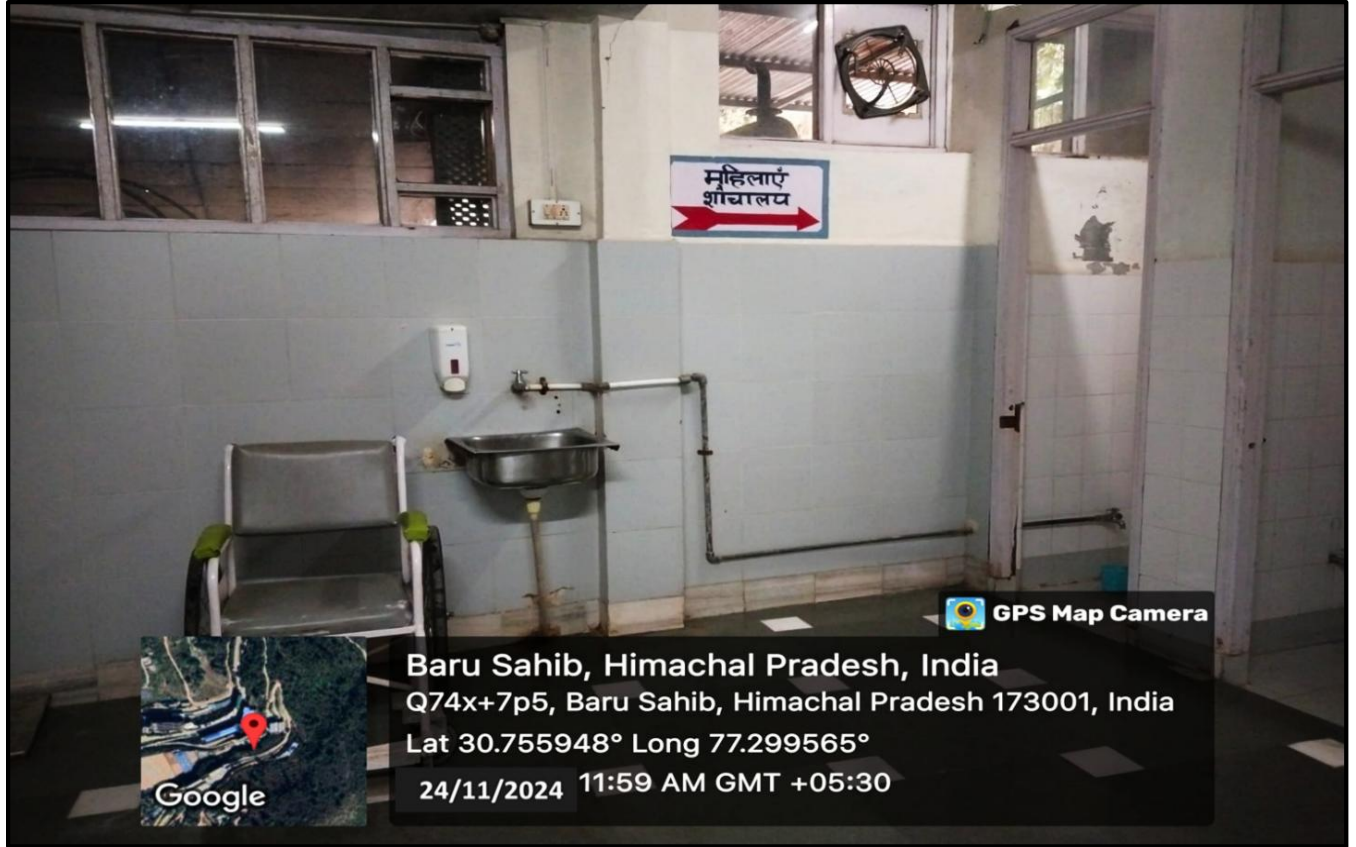

BARU SAHIB, SIRMOUR-173101
HIMACHAL PRADESH

 **GPS Map Camera**

Baru Sahib, Himachal Pradesh, India
Q74x+fh4, Baru Sahib, Himachal Pradesh 173001,
India
Lat 30.755579° Long 77.298639°
22/04/2024 12:54 PM GMT +05:30

 **GPS Map Camera**

Baru Sahib, Himachal Pradesh, India
Q74x+fh4, Baru Sahib, Himachal Pradesh 173001,
India
Lat 30.755579° Long 77.298639°
22/04/2024 12:53 PM GMT +05:30

Divyangjan Friendly Washrooms