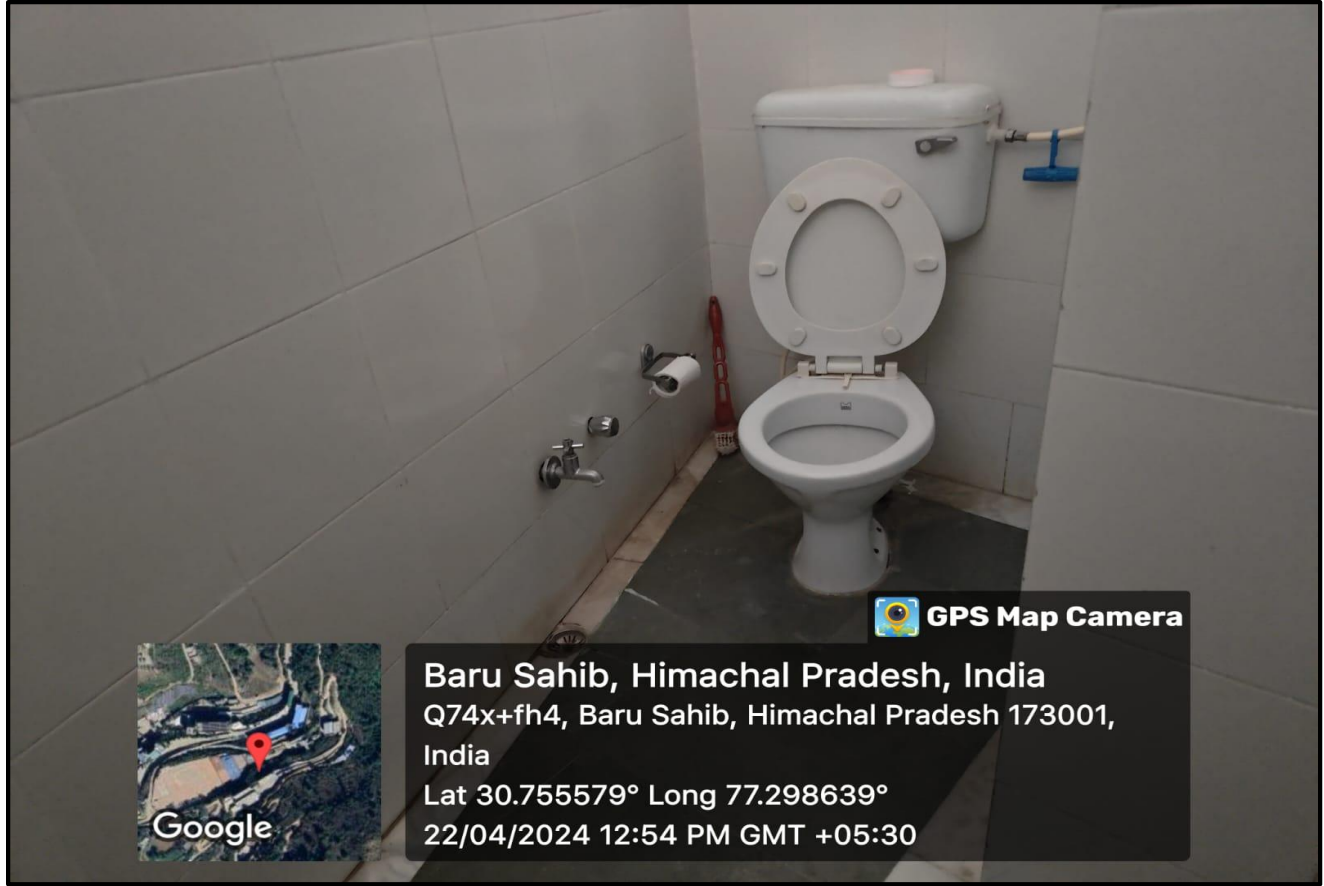

Criterion - 7

Institutional Values and Best Practices

NAAC- SSR (2nd Cycle)

ETERNAL UNIVERSITY

BARU SAHIB, SIRMOUR-173101
HIMACHAL PRADESH

7.1.7(2)

Divyangjan Friendly Washroom

ETERNAL UNIVERSITY

BARU SAHIB, SIRMOUR-173101
HIMACHAL PRADESH

 **GPS Map Camera**

Baru Sahib, Himachal Pradesh, India
Q74x+fh4, Baru Sahib, Himachal Pradesh 173001,
India
Lat 30.755579° Long 77.298639°
22/04/2024 12:54 PM GMT +05:30

 **GPS Map Camera**

Baru Sahib, Himachal Pradesh, India
Q74x+fh4, Baru Sahib, Himachal Pradesh 173001,
India
Lat 30.755579° Long 77.298639°
22/04/2024 12:53 PM GMT +05:30

Divyangjan Friendly Washrooms